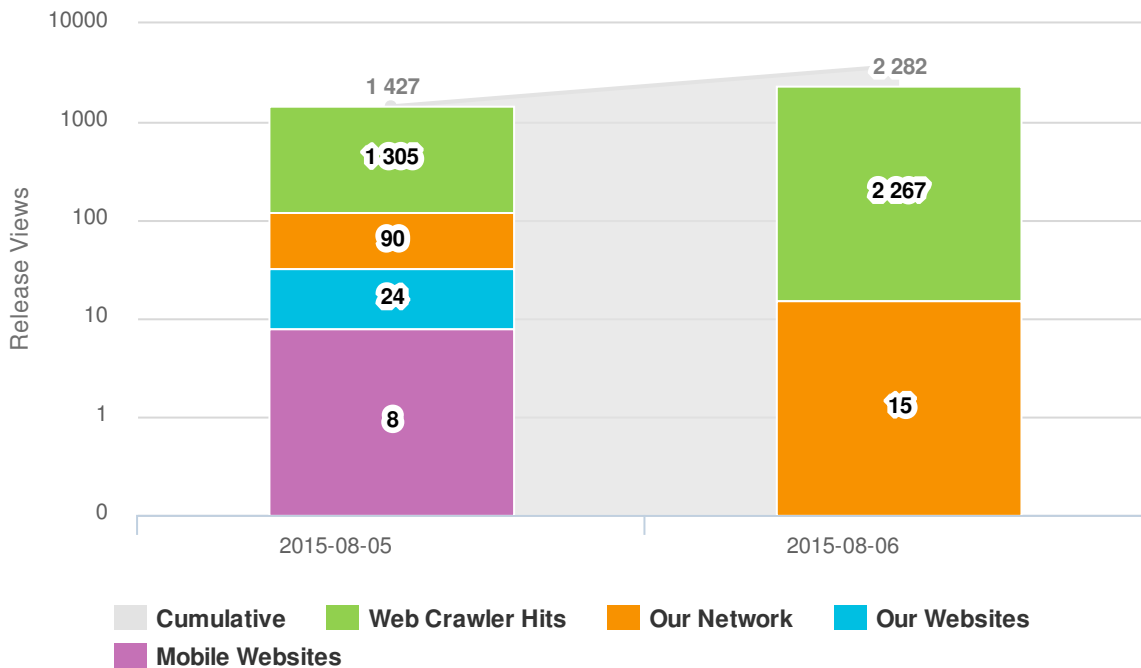

Los Angeles Legend Lynn Manning Leaves Legacy of Inspiration

English

Story Number: NY73140 Clear Time Aug 05, 2015 2:11 PM ET

[View Release](#) ▾

137
Release Views

Traffic Summary

Release Views Trends

See when the traffic to your release occurred.

Total Release Views by Day

Traffic by Asset

Views, plays and downloads of your release and any assets you included with it. Any views, etc. of assets that can not be linked directly to this release are shown against each other further below [?](#)

Los Angeles Legend Lynn Manning Leaves Legacy of Inspiration

137 views
3,572 web crawler hits

Traffic Details

This release has 137 views and 3,572 web crawler hits across all websites & networks.

Release Views & Web Crawler Hits

Traffic Sources

See where your traffic originated, whether from search engines, social networks, or other sources, or how many visits were directly to the release. 

Traffic Sources	Instances
Direct	11
∨ Search Engines (3)	4
Google	2
Total	32